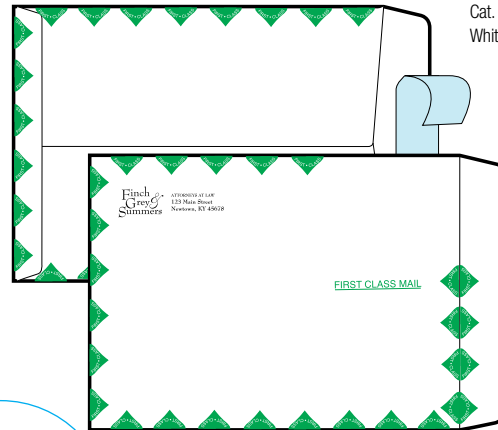

Large Envelopes

Tyvek® Envelopes—Virtually indestructible!

WATERPROOF and LIGHTWEIGHT. White Flap-Stik Seal.

Open-End, First Class, 14 lb.

| Size | Cat. No. | 100 | 300 | 500 | 1000 |
|------------|----------|---------|----------|----------|----------|
| 6" x 9" | 817 | \$40.80 | \$119.55 | \$175.30 | \$332.60 |
| 7½" x 10½" | 818 | 53.60 | 155.25 | 216.20 | 395.30 |
| 9" x 12" | 829 | 43.30 | 124.95 | 198.70 | 380.80 |
| 9½" x 12½" | 826 | 48.40 | 138.75 | 216.20 | 361.40 |
| 10" x 13" | 824 | 51.50 | 142.95 | 225.75 | 413.40 |
| 10" x 15" | 827 | 54.60 | 157.80 | 240.60 | 469.00 |

Cat. No. 824-829
White Tyvek, Open End

Kraft and Clasp Envelopes

Brown Kraft—Open Side, 40 lb., wider, stronger side seams

| Size | Description | Cat. No. | 100 | 500 | 1000 |
|------------|-------------------------|----------|---------|----------|----------|
| 9½" x 12½" | Heavy-duty, gummed flap | 820 | \$67.60 | \$291.20 | \$481.50 |
| 10" x 15" | Heavy-duty, gummed flap | 821 | 65.20 | 278.70 | 463.80 |
| 10" x 15" | Without gummed flap | 822 | 65.20 | 278.70 | 463.80 |

Cat. No. 3097

Cat. No. 3098

Best Seller!

Cat. No. 3099

Order imprinted labels online. See proof immediately

Print one at a time, just like envelopes, using your word-processing program.

| Description | Cat. No. | 40 | 300 | 600 | 1200 | 2400 |
|---|----------|---------|---------|----------|----------|----------|
| 5 1/8" x 3 1/8" + 5 labels, border | 3098* | | \$74.25 | \$117.60 | \$175.20 | \$292.80 |
| No firm imprint + 5 labels, border | 3098PL | \$14.40 | 44.55 | 90.30 | 147.00 | 272.40 |
| 5 1/8" x 3 1/8" + 2 return and "First Class Mail" labels, border | 3097* | | 74.25 | 117.60 | 175.20 | 292.80 |
| 4 1/8" x 9 1/2" (No. 10 env. size) | 3099* | | 84.75 | 128.10 | 185.40 | 304.80 |
| + 2 return, "Personal and Confidential", "Hand Delivery" & "Immediate Attention Requested" labels, border | | | | | | |
| No firm imprint + 5 labels, border | 3099PL | 14.40 | 44.55 | 90.30 | 147.00 | 272.40 |