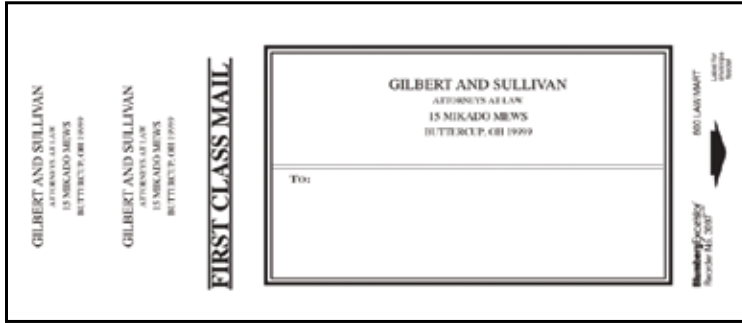

Save Money on Law Office Supplies

Please visit www.blumberg.com/specials and **Sign Up** to receive emails about monthly and weekly discounts on law products.

Single Laser/Inkjet Labels

For a complete mailing solution use Blumberg's 6" x 9" envelopes with our single laser/inkjet labels. The labels save time in addressing the envelopes, and the envelopes save postage for multi-page documents.