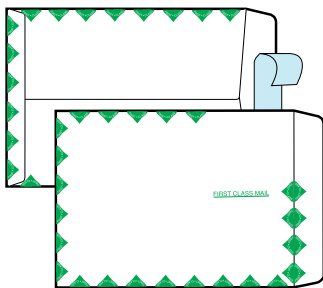

Cat. No. 824-829
White Tyvek, Open End

Kraft and Clasp Envelopes

Brown Kraft—Open Side, 40 lb., wider, stronger side seams

| Size | Description | Cat. No. | 100 | 500 | 1000 |
|------------|-------------------------|----------|---------|----------|----------|
| 9½" x 12½" | Heavy-duty, gummed flap | 820 | \$67.60 | \$291.20 | \$481.50 |
| 10" x 15" | Heavy-duty, gummed flap | 821 | 65.20 | 278.70 | 463.80 |
| 10" x 15" | Without gummed flap | 822 | 65.20 | 278.70 | 463.80 |

Lithographed Business Envelopes (Flat Printing)

24 lb. Wove

| Description | Cat. No. | Plain | | Imprinted | | | |
|-------------------|----------|---------|---------|-----------|----------|----------|----------|
| | | 500 | 1000 | 500 | 1000 | 2500 | 5000 |
| 6" x 9" open end | 690E | \$47.50 | \$90.00 | — | \$141.60 | \$286.25 | \$538.50 |
| 6" x 9" open side | 69BK | 41.30 | 78.50 | — | 129.80 | 262.75 | 495.50 |

Cat. No. 3097

Cat. No. 3098

Best Seller!

Cat. No. 3099

Order imprinted labels online. See proof immediately

Print one at a time, just like envelopes, using your word-processing program.

| Description | Cat. No. | 40 | 300 | 600 | 1200 | 2400 |
|---|----------|---------|---------|----------|----------|----------|
| 5 1/8" x 3 1/8" + 5 labels, border | 3098* | | \$74.25 | \$117.60 | \$175.20 | \$292.80 |
| No firm imprint + 5 labels, border | 3098PL | \$14.40 | 44.55 | 90.30 | 147.00 | 272.40 |
| 5 1/8" x 3 1/8" + 2 return and "First Class Mail" labels, border | 3097* | | 74.25 | 117.60 | 175.20 | 292.80 |
| 4 1/8" x 9 1/2" (No. 10 env. size) | 3099* | | 84.75 | 128.10 | 185.40 | 304.80 |
| + 2 return, "Personal and Confidential", "Hand Delivery" & "Immediate Attention Requested" labels, border | | | | | | |
| No firm imprint + 5 labels, border | 3099PL | 14.40 | 44.55 | 90.30 | 147.00 | 272.40 |