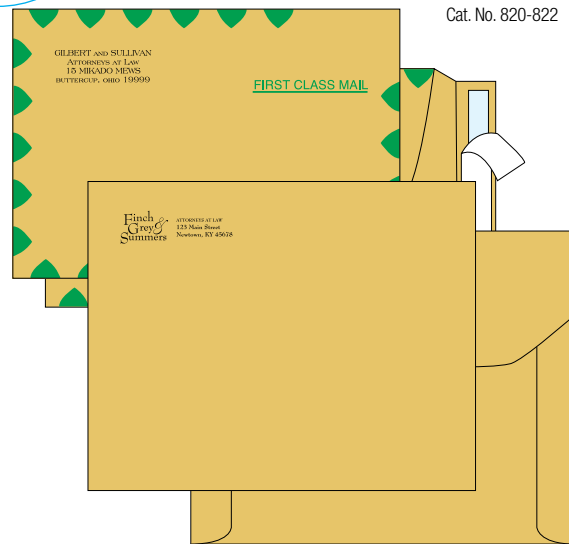

Cat. No. 820-822

Custom Imprinting—shipped within 1 week

Add to envelope prices: up to 100—$46.00, 500—$75.00, 1000—$96.00, add'l 100's—$5.25. Choose GOTHIC, ROMAN, CHELTENHAM or ARIAL type.

Save Money on Law Office Supplies

Please visit www.blumberg.com/specials and **Sign Up** to receive emails about monthly and weekly discounts on law products.